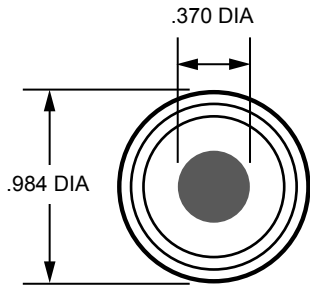

# Sanitary Tri-Clamp® Fitting Sizing Guide

**1/2" MINI**

**3/4" MINI**

**1"**

**1-1/2"**

**2"**

**2-1/2"**

# Sanitary Tri-Clamp<sup>®</sup> Fitting Sizing Guide