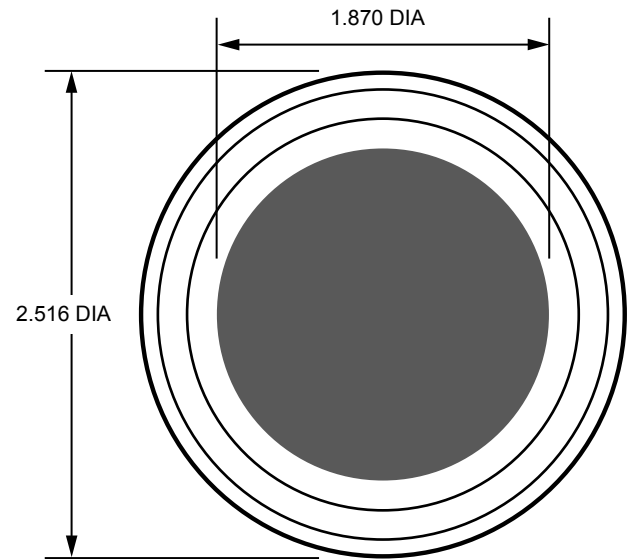

# Sanitary Tri-Clamp® Fitting Sizing Guide

**1/2" MINI**

**3/4" MINI**

**1"**

**1-1/2"**

**2"**

**2-1/2"**

# Sanitary Tri-Clamp<sup>®</sup> Fitting Sizing Guide