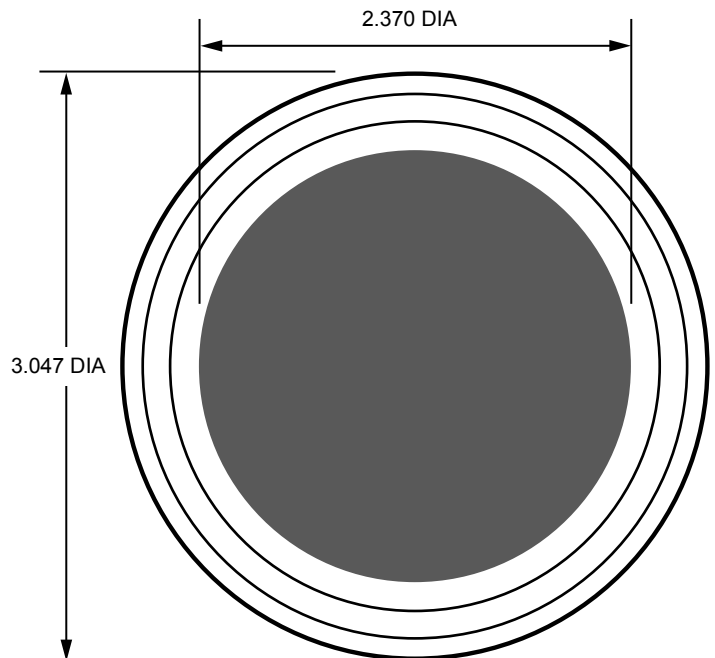

# Sanitary Tri-Clamp® Fitting Sizing Guide

**1/2" MINI**

**3/4" MINI**

**1"**

**1-1/2"**

**2"**

**2-1/2"**

# Sanitary Tri-Clamp<sup>®</sup> Fitting Sizing Guide