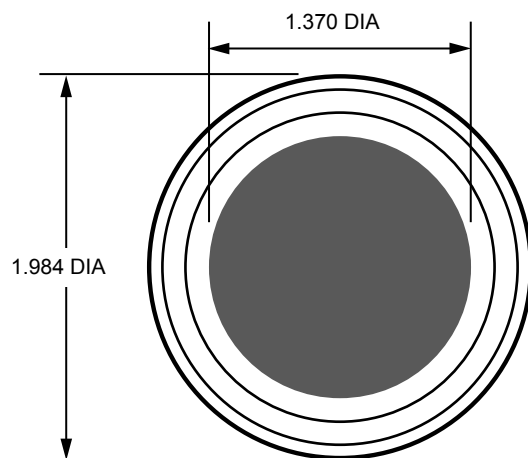

# Sanitary Tri-Clamp® Fitting Sizing Guide

**1/2" MINI**

**3/4" MINI**

**1"**

**1-1/2"**

**2"**

**2-1/2"**

# Sanitary Tri-Clamp<sup>®</sup> Fitting Sizing Guide