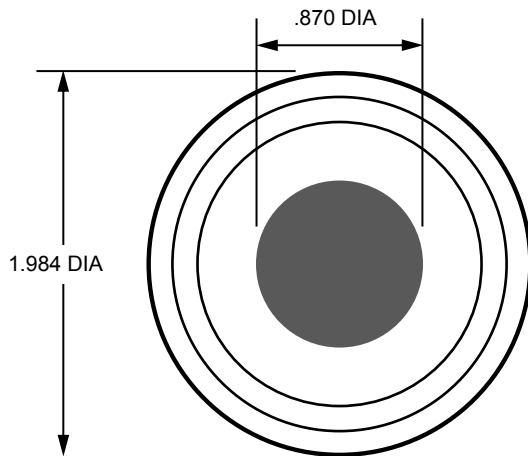

# Sanitary Tri-Clamp® Fitting Sizing Guide

**1/2" MINI**

**3/4" MINI**

**1"**

**1-1/2"**

**2"**

**2-1/2"**

# Sanitary Tri-Clamp<sup>®</sup> Fitting Sizing Guide