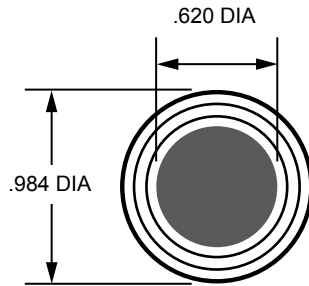

# Sanitary Tri-Clamp® Fitting Sizing Guide

**1/2" MINI**

**3/4" MINI**

**1"**

**1-1/2"**

**2"**

**2-1/2"**

# Sanitary Tri-Clamp<sup>®</sup> Fitting Sizing Guide