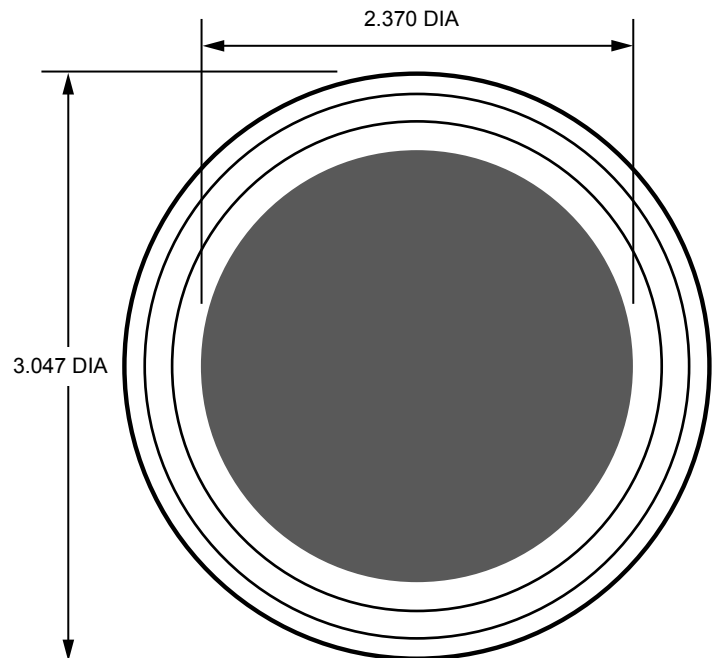

# Sanitary Tri-Clamp® Fitting Sizing Guide

**1/2" MINI**

**3/4" MINI**

**1"**

**2"**

**1-1/2"**

**2-1/2"**

# Sanitary Tri-Clamp<sup>®</sup> Fitting Sizing Guide