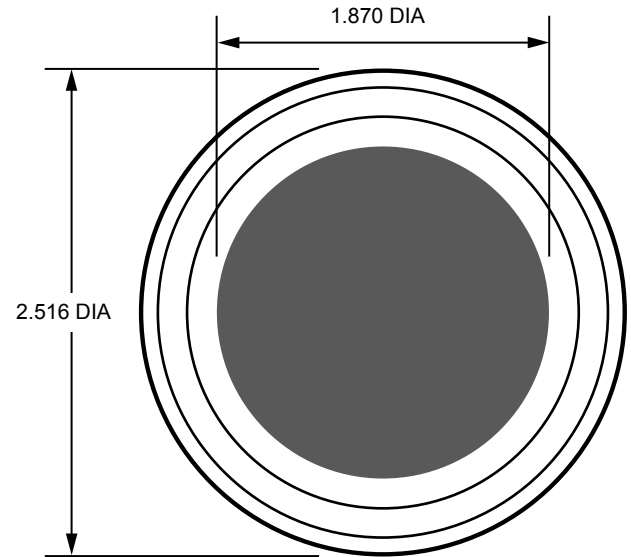

# Sanitary Tri-Clamp® Fitting Sizing Guide

**1/2" MINI**

**3/4" MINI**

**1"**

**2"**

**1-1/2"**

**2-1/2"**

# Sanitary Tri-Clamp<sup>®</sup> Fitting Sizing Guide