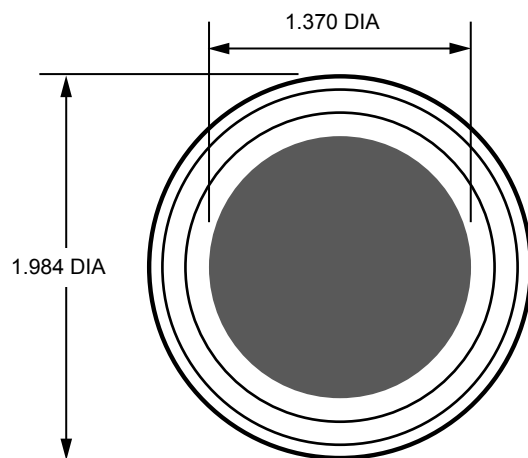

# Sanitary Tri-Clamp® Fitting Sizing Guide

**1/2" MINI**

**3/4" MINI**

**1"**

**2"**

**1-1/2"**

**2-1/2"**

# Sanitary Tri-Clamp<sup>®</sup> Fitting Sizing Guide