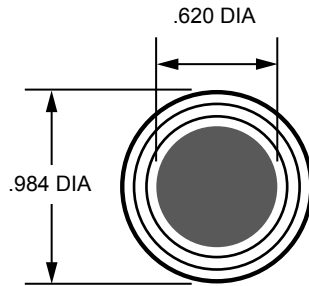

# Sanitary Tri-Clamp® Fitting Sizing Guide

**1/2" MINI**

**3/4" MINI**

**1"**

**2"**

**1-1/2"**

**2-1/2"**

# Sanitary Tri-Clamp<sup>®</sup> Fitting Sizing Guide