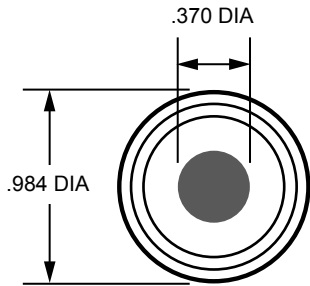

# Sanitary Tri-Clamp® Fitting Sizing Guide

**1/2" MINI**

**3/4" MINI**

**1"**

**2"**

**1-1/2"**

**2-1/2"**

# Sanitary Tri-Clamp<sup>®</sup> Fitting Sizing Guide