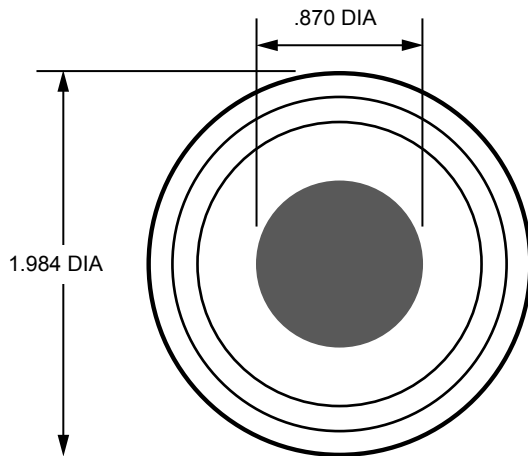

# Sanitary Tri-Clamp® Fitting Sizing Guide

**1/2" MINI**

**3/4" MINI**

**1"**

**2"**

**1-1/2"**

**2-1/2"**

# Sanitary Tri-Clamp<sup>®</sup> Fitting Sizing Guide